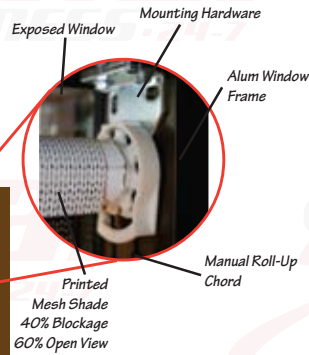

DIGITALLY PRINTED MESH WINDOW SHADE

Shade Shown on Standard 37.5" Wide Glass Window With 2" Alum Frame

Picture of Actual Window Treatment

36.00" Banner

Detail Of Mesh Visibility

Length of Shade
TBD on Window Length

DIGITALLY PRINTED MESH WINDOW SHADE

Option 1:

Single Window Layout *(Image can be chosen by or supplied by customer)*

Option 2:

Mult. Window Layout With Different Images *(Images can be chosen by or supplied by customer)*