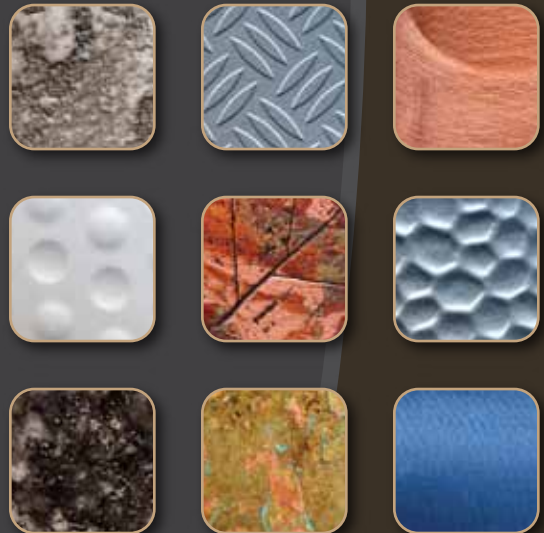

ADA room ID signs

Directional signs

**MODERN METALS**

In addition to being visually appealing and functional, our Modern Metals sign system is infinitely customizable. By simply changing the Chemetal backer, which is available in a wide variety of finishes and textures, this sign system will take on a new personality that can integrate with your decor. Other elements such as letter style, applique color and hardware are also easily changeable.

Call Sign Source today to get a quote and a custom design for your project.

Misc. ADA signage

Evacuation maps

Just a small sampling on the available Chemetal finishes.