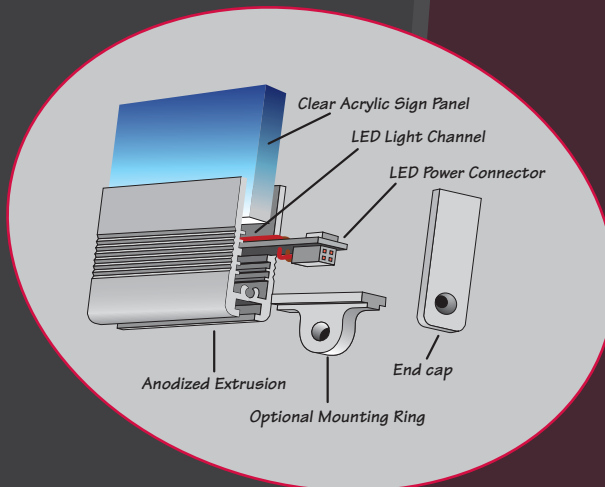

Sign Source LED sample sign

Personal use, or...

Professional use

MAKE YOUR INTERIOR POINT OF PURCHASE SIGNS SHINE WITH LED LIGHTING

LED Edge-Lit is a new type of POP sign illumination technology. This system allows for the use of an acrylic sign face with an edge lit LED application to illuminate vinyl and or engraved / routed signage.

Tradeshows

- Red
- Blue
- Green
- Yellow
- White

LED lights available in:

Storefront ID

How it works