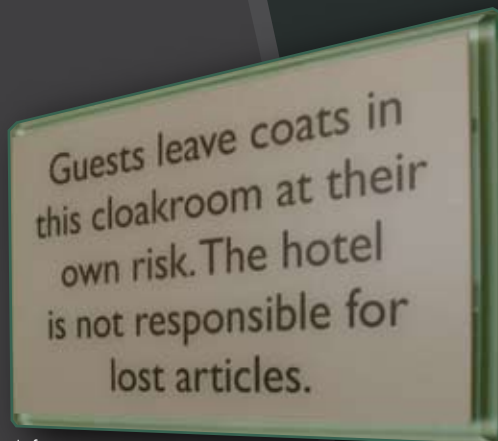

ADA Compliant room numbers

Informational signs

ELEGANT SIMPLICITY...

Sign systems need not be overly complex and costly to be visually striking. This ADA compliant sign system designed for Park Plaza utilizes an imitation "Green Glass" acrylic backer and other industry standard materials combined with restrained color choices to make a very simple contemporary sign system.

Room ID signs with insert holders

Directional signs